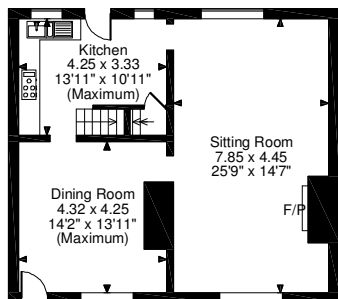

Langley Lane Farm, Manchester, Greater Manchester

Approximate Gross Internal Area

Main House = 1604 Sq Ft/149 Sq M

Barn = 2184 Sq Ft/203 Sq M

Stables = 6303 Sq Ft/586 Sq M

Barn 2

Stables 2

Stables 3

Ground Floor

First Floor

Barn 1

Cellar

Stables 1

FOR ILLUSTRATIVE PURPOSES ONLY - NOT TO SCALE

The position & size of doors, windows, appliances and other features are approximate only.

© ehouse. Unauthorised reproduction prohibited. Drawing ref. dig/8471357/GSM