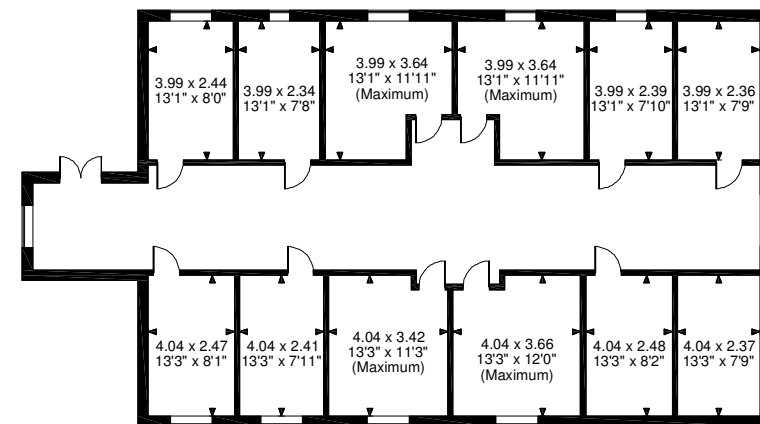

Langley Lane Farm, Manchester, Greater Manchester

Approximate Gross Internal Area

Main House = 1604 Sq Ft/149 Sq M

Barn = 2184 Sq Ft/203 Sq M

Stables = 6303 Sq Ft/586 Sq M

Barn 2

Stables 2

Stables 3

Ground Floor

First Floor

Barn 1

Cellar

Stables 1

FOR ILLUSTRATIVE PURPOSES ONLY - NOT TO SCALE

The position & size of doors, windows, appliances and other features are approximate only.

© ehouse. Unauthorised reproduction prohibited. Drawing ref. dig/8471357/GSM