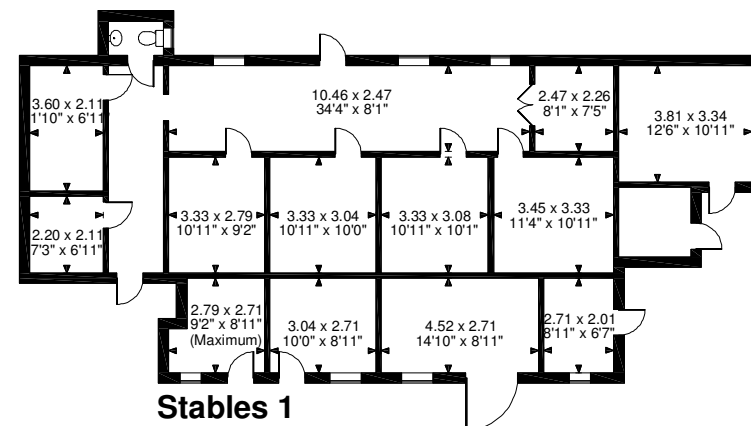

Langley Lane Farm, Manchester, Greater Manchester

Approximate Gross Internal Area

Main House = 1604 Sq Ft/149 Sq M

Barn = 2184 Sq Ft/203 Sq M

Stables = 6303 Sq Ft/586 Sq M

Barn 2

Stables 2

Stables 3

Ground Floor

First Floor

Barn 1

Cellar

Stables 1

FOR ILLUSTRATIVE PURPOSES ONLY - NOT TO SCALE

The position & size of doors, windows, appliances and other features are approximate only.

© ehouse. Unauthorised reproduction prohibited. Drawing ref. dig/8471357/GSM