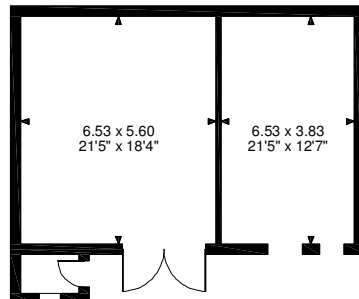

Langley Lane Farm, Manchester, Greater Manchester

Approximate Gross Internal Area

Main House = 1604 Sq Ft/149 Sq M

Barn = 2184 Sq Ft/203 Sq M

Stables = 6303 Sq Ft/586 Sq M

Barn 2

Stables 2

Stables 3

Ground Floor

First Floor

Barn 1

Cellar

Stables 1

FOR ILLUSTRATIVE PURPOSES ONLY - NOT TO SCALE

The position & size of doors, windows, appliances and other features are approximate only.

© ehouse. Unauthorised reproduction prohibited. Drawing ref. dig/8471357/GSM