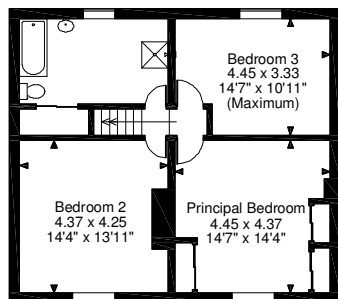

Langley Lane Farm, Manchester, Greater Manchester

Approximate Gross Internal Area

Main House = 1604 Sq Ft/149 Sq M

Barn = 2184 Sq Ft/203 Sq M

Stables = 6303 Sq Ft/586 Sq M

Barn 2

Stables 2

Stables 3

Ground Floor

First Floor

Barn 1

Cellar

Stables 1

FOR ILLUSTRATIVE PURPOSES ONLY - NOT TO SCALE

The position & size of doors, windows, appliances and other features are approximate only.

© ehouse. Unauthorised reproduction prohibited. Drawing ref. dig/8471357/GSM