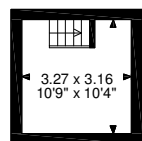

Langley Lane Farm, Manchester, Greater Manchester

Approximate Gross Internal Area

Main House = 1604 Sq Ft/149 Sq M

Barn = 2184 Sq Ft/203 Sq M

Stables = 6303 Sq Ft/586 Sq M

Barn 2

Stables 2

Stables 3

Ground Floor

First Floor

Barn 1

Cellar

Stables 1

FOR ILLUSTRATIVE PURPOSES ONLY - NOT TO SCALE

The position & size of doors, windows, appliances and other features are approximate only.

© ehouse. Unauthorised reproduction prohibited. Drawing ref. dig/8471357/GSM