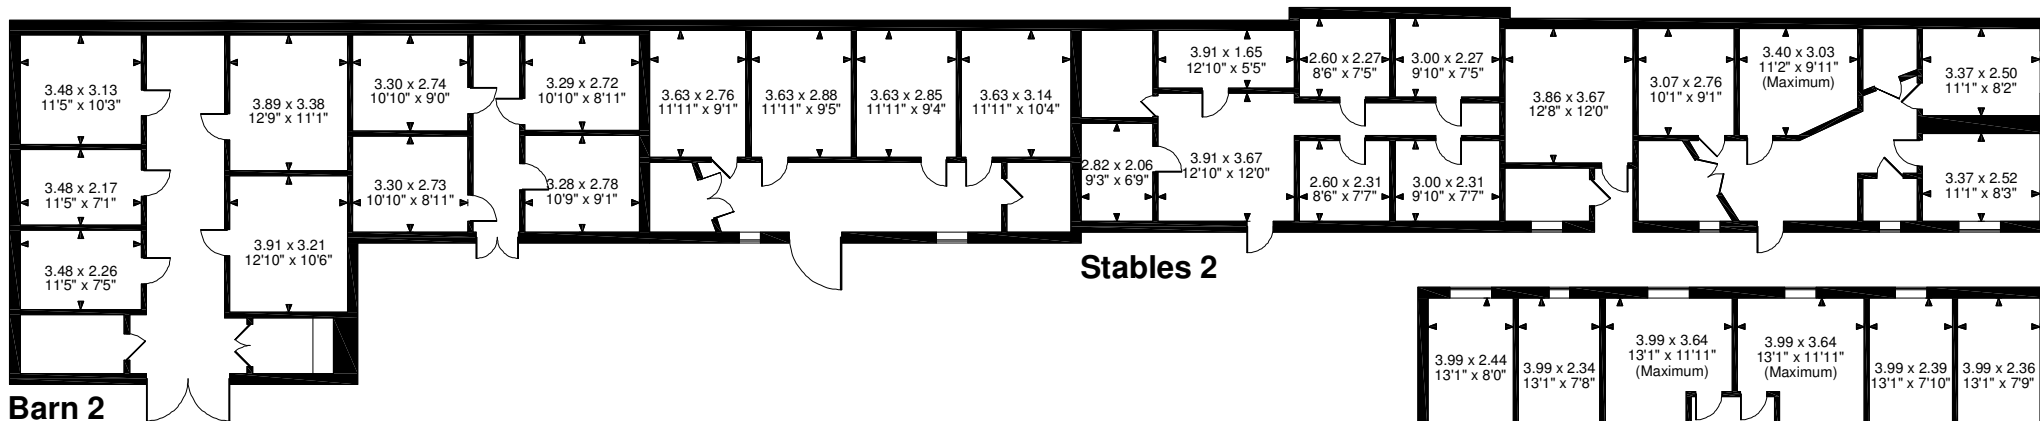

Langley Lane Farm, Manchester, Greater Manchester

Approximate Gross Internal Area

Main House = 1604 Sq Ft/149 Sq M

Barn = 2184 Sq Ft/203 Sq M

Stables = 6303 Sq Ft/586 Sq M

Barn 2

Stables 2

Stables 3

Ground Floor

First Floor

Barn 1

Cellar

Stables 1

FOR ILLUSTRATIVE PURPOSES ONLY - NOT TO SCALE

The position & size of doors, windows, appliances and other features are approximate only.

© ehouse. Unauthorised reproduction prohibited. Drawing ref. dig/8471357/GSM